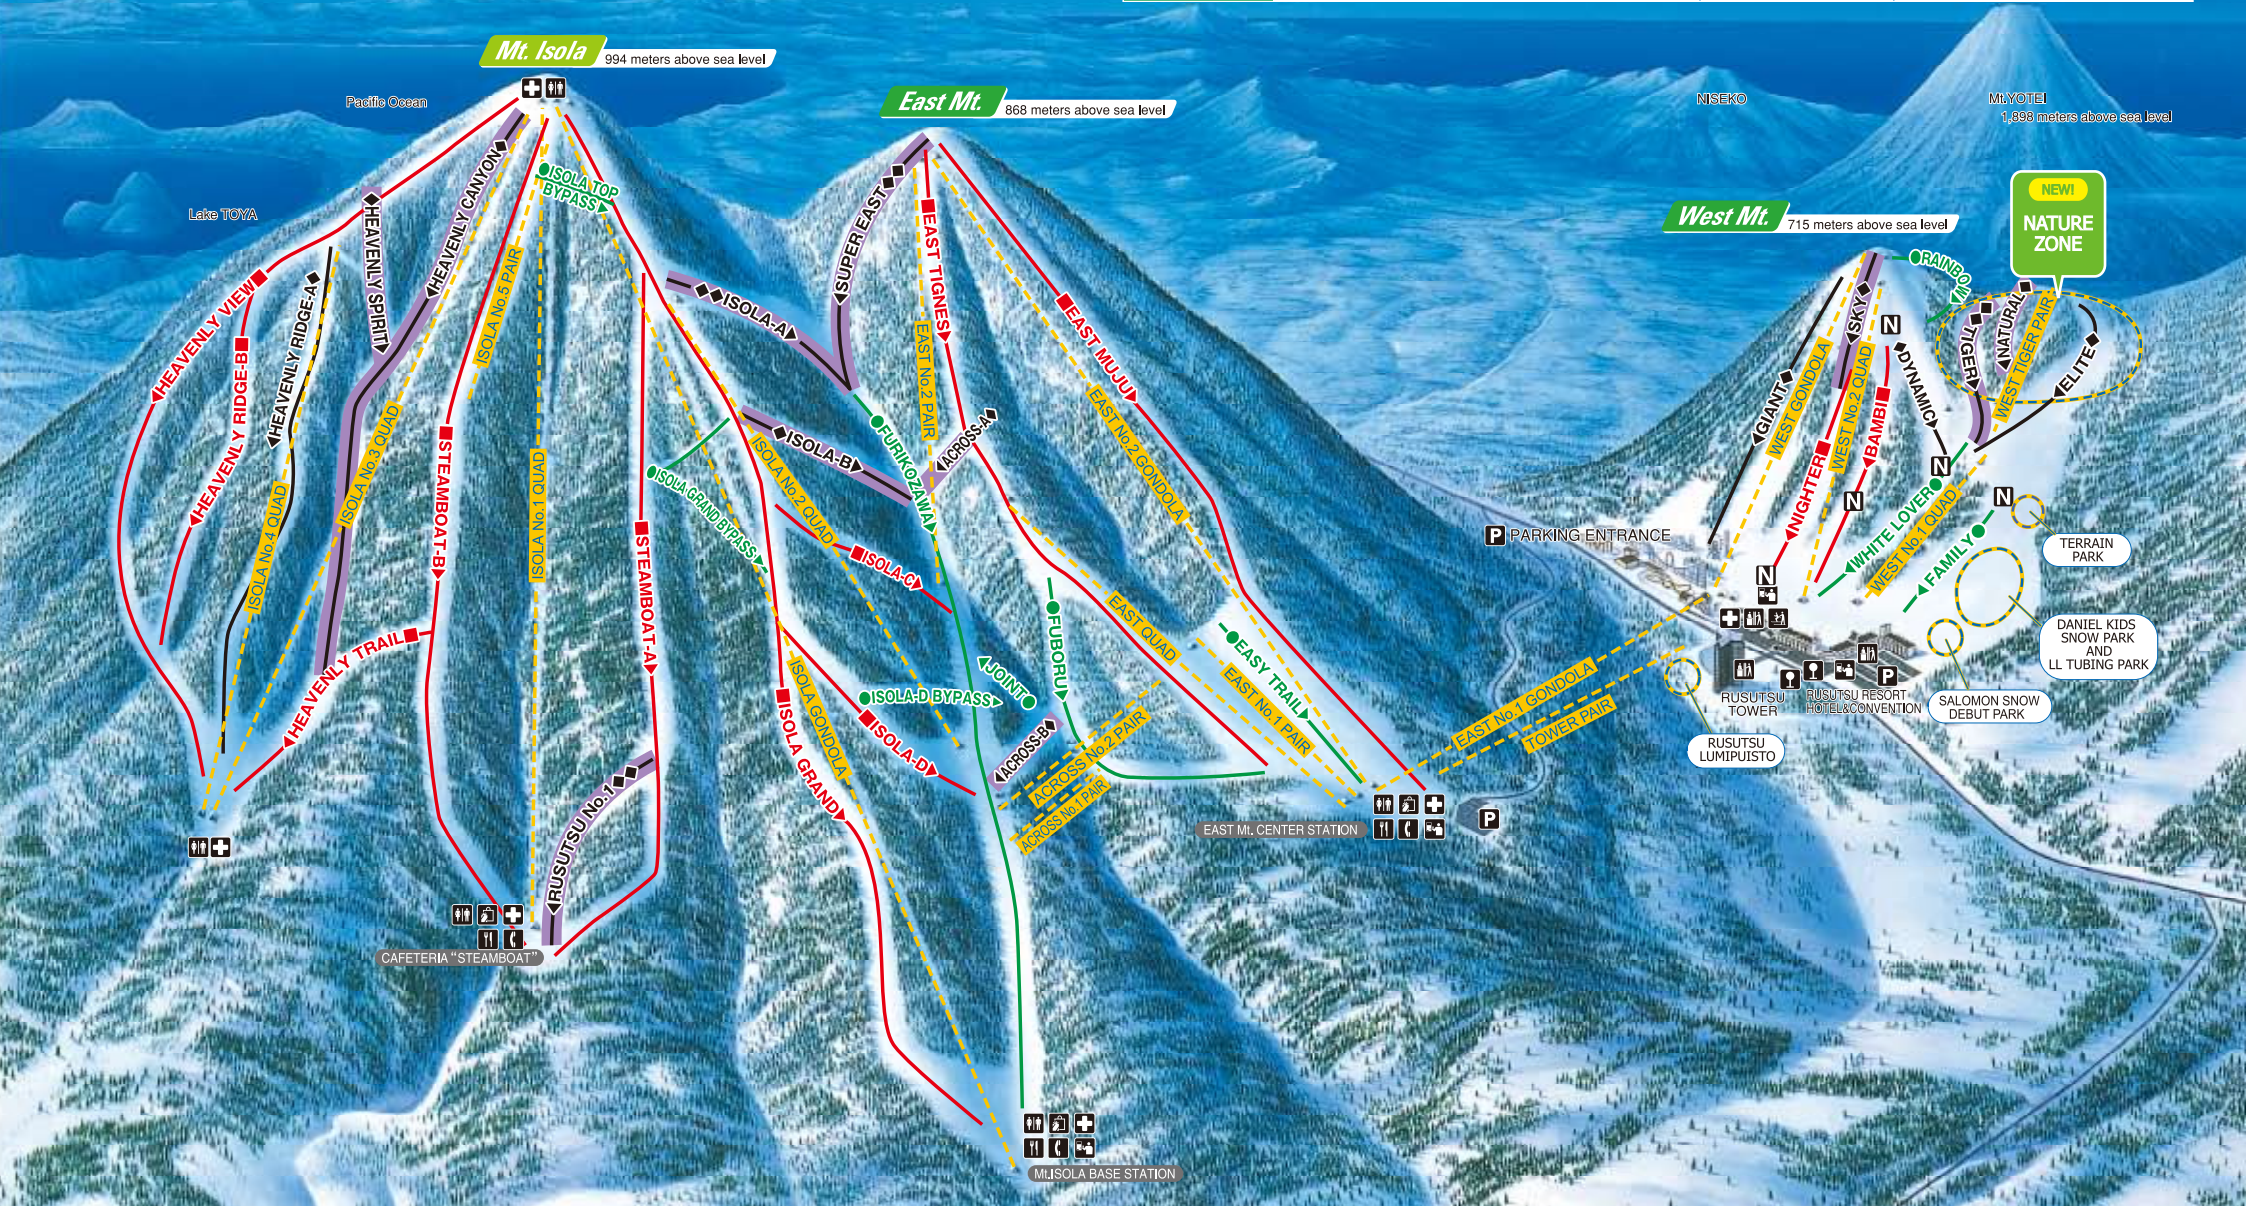

Trail Map

TRIPLE Mt. TRAIL GUIDE

	Mt. Isola	East Mt.	West Mt.
EXPERT	◆◆ISOLA-A ◆◆RUSUTSU No.1	◆◆SUPER EAST	◆◆TIGER
ADVANCED	◆HEAVENLY SPIRIT ◆HEAVENLY CANYON ◆ISOLA-B ◆HEAVENLY RIDGE-A	◆ACROSS-A ◆ACROSS-B	◆GIANT ◆SKY ◆NATURAL ◆DYNAMIC ◆ELITE
INTERMEDIATE	■ISOLA-C ■STEAMBOAT-B ■HEAVENLY RIDGE-B ■ISOLA-D ■ISOLA GRAND ■HEAVENLY TRAIL	■EAST MUJU ■EAST TIGNES	■BAMBI ■NIGHTER
BEGINNER	●FURIKOZAWA ●ISOLA-D BYPASS ●ISOLA GRAND BYPASS ●ISOLA TOP BYPASS	●EASY TRAIL ●FUBORU ●JOINT	●RAINBOW ●FAMILY ●WHITE LOVER

- SKI PATROL
- SKI & SNOWBOARD SCHOOL
- TICKET SALES
- SKI & SNOWBOARD RENTAL
- RESTAURANT
- BUS STOP
- PARKING
- PHONE
- NIGHT SKIING AREA
- REST ROOM
- SHOP

RESERVATION CENTER TEL 0136(46)3111
Izumikawa13, Rusutsu, Abuta, Hokkaido, 048-1711 JAPAN